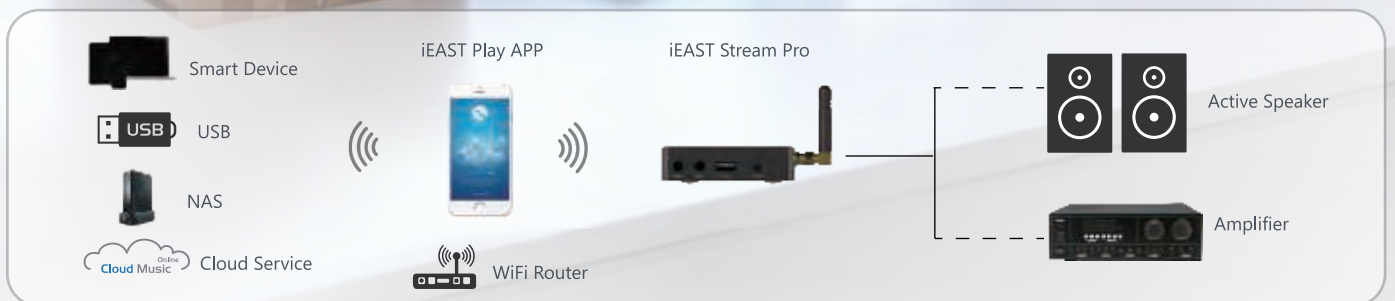

# iEAST Stream Pro

Wireless Multiroom Sound Streamer  
Model:Stream Pro

iEAST

www.ieast.net

This sound streamer can turn any pair of speakers to a wireless HiFi multiroom audio system, play your favorite music from a range of streaming services as well as your smartphone, tablet, USB flash drive and NAS...

Stream your music in high quality

Stream your music anywhere in your room

Stream music from different device

Play from variety of sources

Start music for all rooms like a party

Your favorite music alarm you every morning

### Hardware Interfaces

Audio input connections  
Line input and USB port

Audio output connections  
Stereo output: 3.5mm standard analog stereo output  
Optical output: SPDIF optical audio output

Power supply: 5.5V-1A, USB power cable DC in  
WPS: WPS for quick setup

### Package Contents

- Stream Pro main unit x1
- USB power cable x1
- Power adapter x1
- 3.5mm jack audio cable x1
- Stereo RCA-3.5mm jack cable x1
- Quick Start Guide x1
- 2dB Antenna x1
- Remote control x1